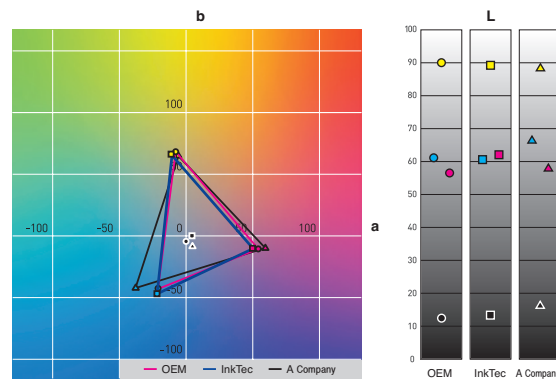

01 HIGH INTENSE COLORS WITH WIDE COLOR GAMUT

Color gamut is a fixed range of color and tone that all our output devices. For objective and accurate measurement, InkTec measures the color quality and presentation using L*a*b* values of CIE, the international standard and most widely used. If the measured values are almost the same as that of OEMs, it means that the color presentation is equivalent to that of OEMs.