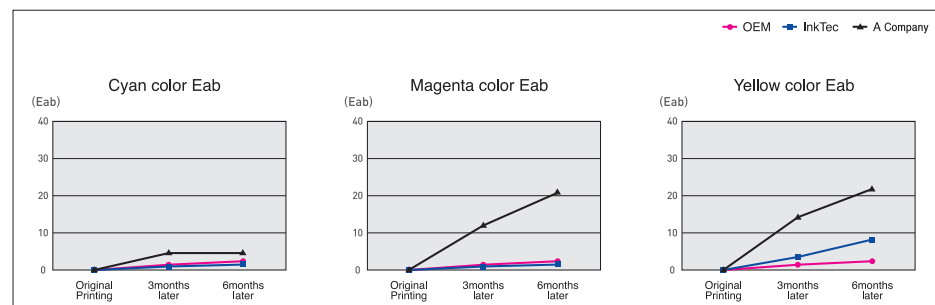

02 SUPERIOR LIGHTFASTNESS

This test evaluates the resistance of printed output against sunlight exposure. If Eab values show similar measurement when Eab values of original print is compared to that of in one year, it means that the colors would be faded less by sunlight.